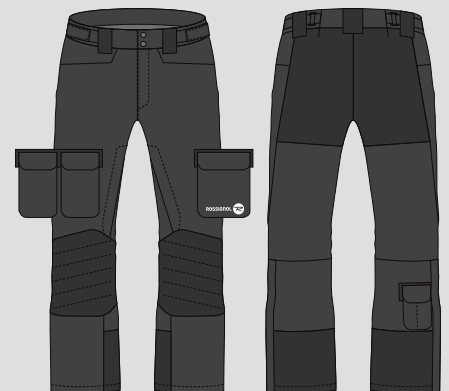

COACH PANTS

RLCS001 S / M / L / XL / XXL